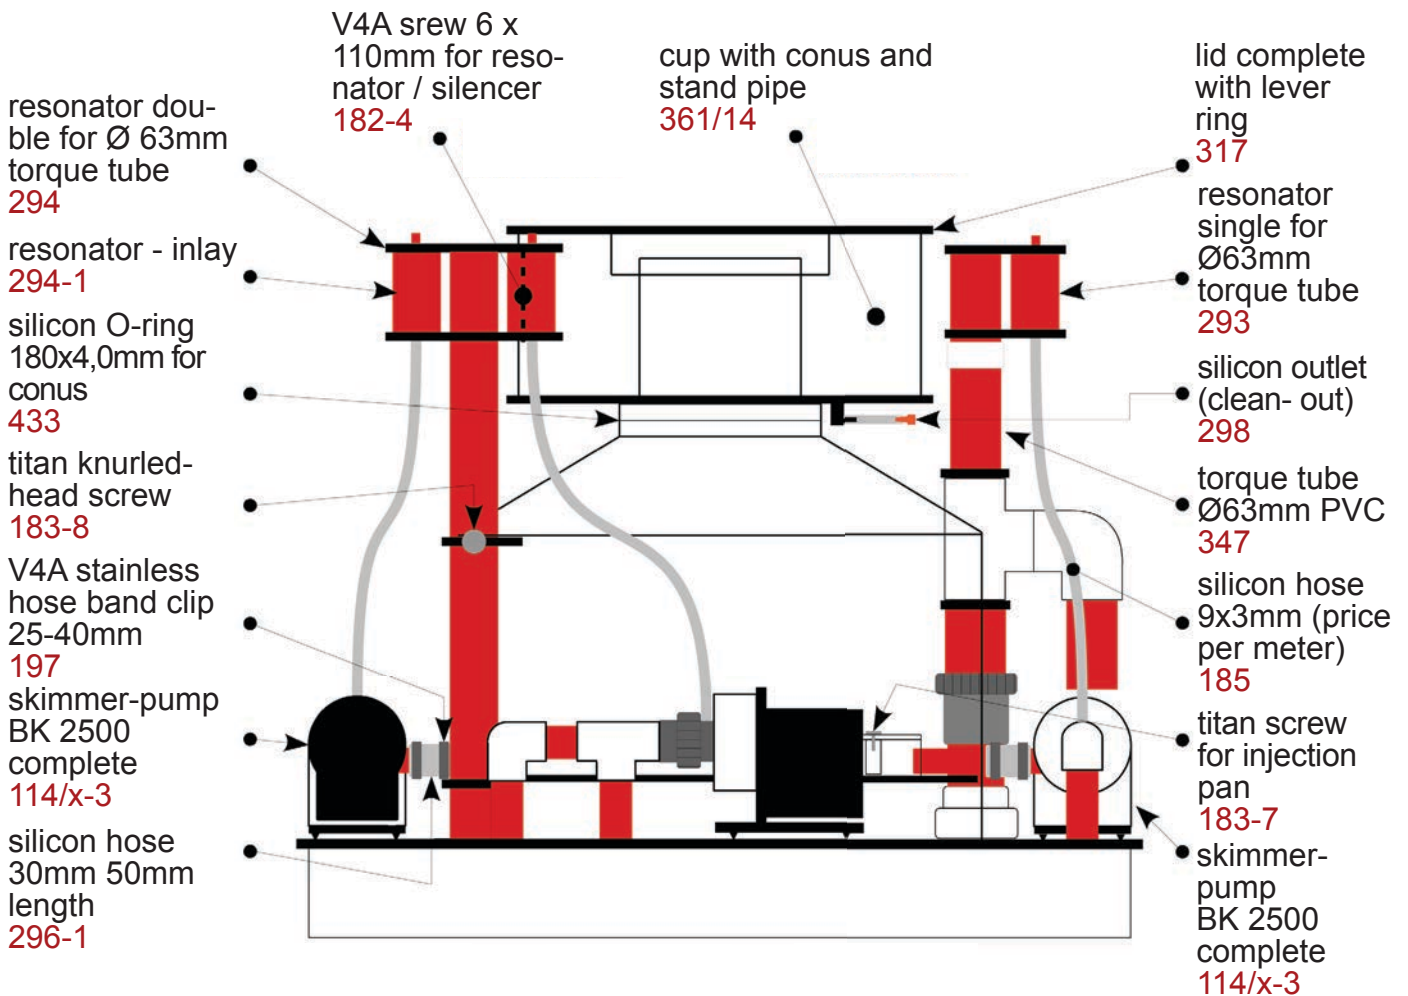

Protein skimmer Bubble King® DeLuxe 650 external Product no.: 86

Please replace the **x** with the appropriate number for the voltage of 110/230 Volt.