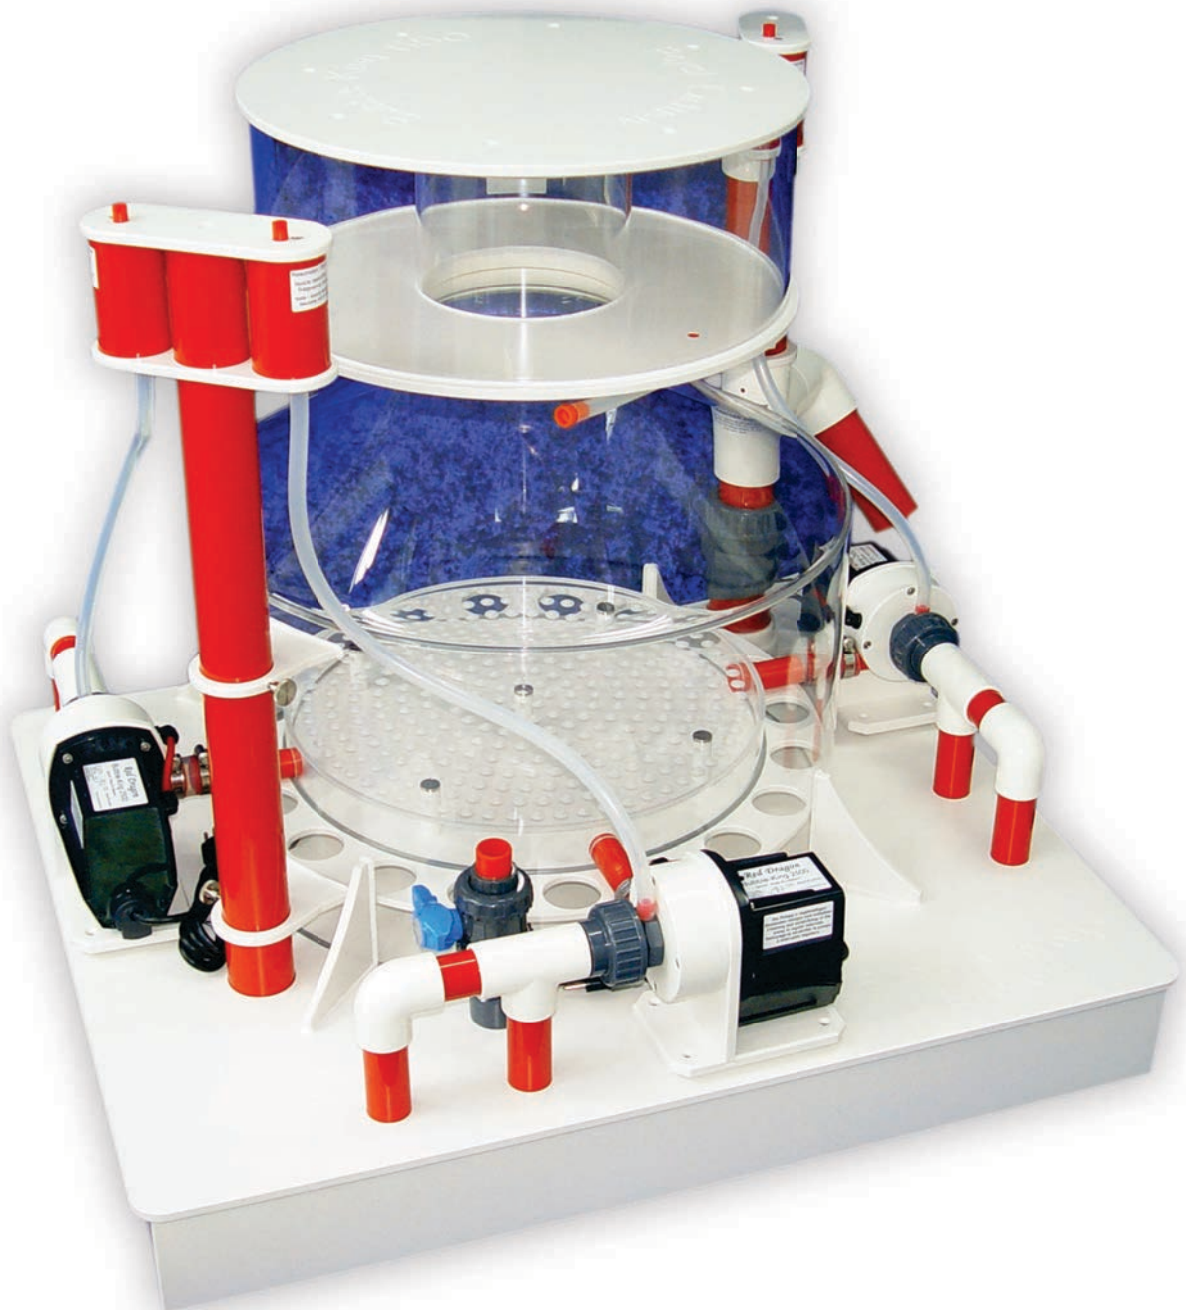

vs15

ENG

Since 1986

**Protein skimmer Bubble King® DeLuxe 650 external** Product no.: 86 **7.526,40 €**

<i>list of spare parts</i>	<i>product no. (110V)</i>	<i>(230V)</i>	<i>Price</i>
resonator single for Ø 63mm torque tube	293	293	51,45 €
resonator double for Ø 63mm torque tube	294	294	82,95 €
silicon-outlet (cleanout)	298	298	23,52 €
lid complete with lever ring	317/14	317/14	168,00 €
cup with conus / stand pipe / cleanout	361/14	361/14	520,80 €
silicon O-ring 180x4,0mm for conus	433	433	12,29 €
silicon hose - Ø 30mm 50mm length	296-1	296-1	8,40 €
V4A stainless hose band clip 25-40mm	197	197	8,19 €
titan screw for injection pan	183-7	183-7	10,40 €
titan knurled-head screw for adjusting torque tube	183-8	183-8	15,75 €
torque tube Ø 63mm PVC red	348	348	57,75 €
silicon hose 9x3mm (price for one meter)	185	185	19,42 €
skimmer pump external BK 2500 complete	114/1-3	114/2-3	782,25 €
part motor block BK 2500 mit AKB (Anti-Kalk-Bypass)	138/1-1	138/2-1	369,60 €
pump head PVC white with AKB (anti-lime-bypass)	254	254	218,40 €
rotor complete with metal shaft for BK 2500	125/1-4	125/2-4	231,00 €
carbon bearing with O-ring 1 piece	155	155	6,83 €
V4A screws for pump head 4 pieces	182	182	8,09 €
V4A screws for motor block 4 pieces 6x22mm	182-1	182-1	3,89 €
pump holder normal PVC white	148	148	99,75 €
rubber feets 4 pieces	180	180	4,20 €
AKB (anti-lime-bypass) hose Ø 8mm red	295	295	4,20 €
silicon O-ring 90x2,5mm for pump head BK2500	169	169	5,36 €
silicon O-ring 82x4,0mm for motor block BK2500	170	170	4,67 €
O-ring for screw connection 40mm	174-40	174-40	2,00 €
V4A screw 6 x 110mm for resonator / silencer	182-4	182-4	7,35 €