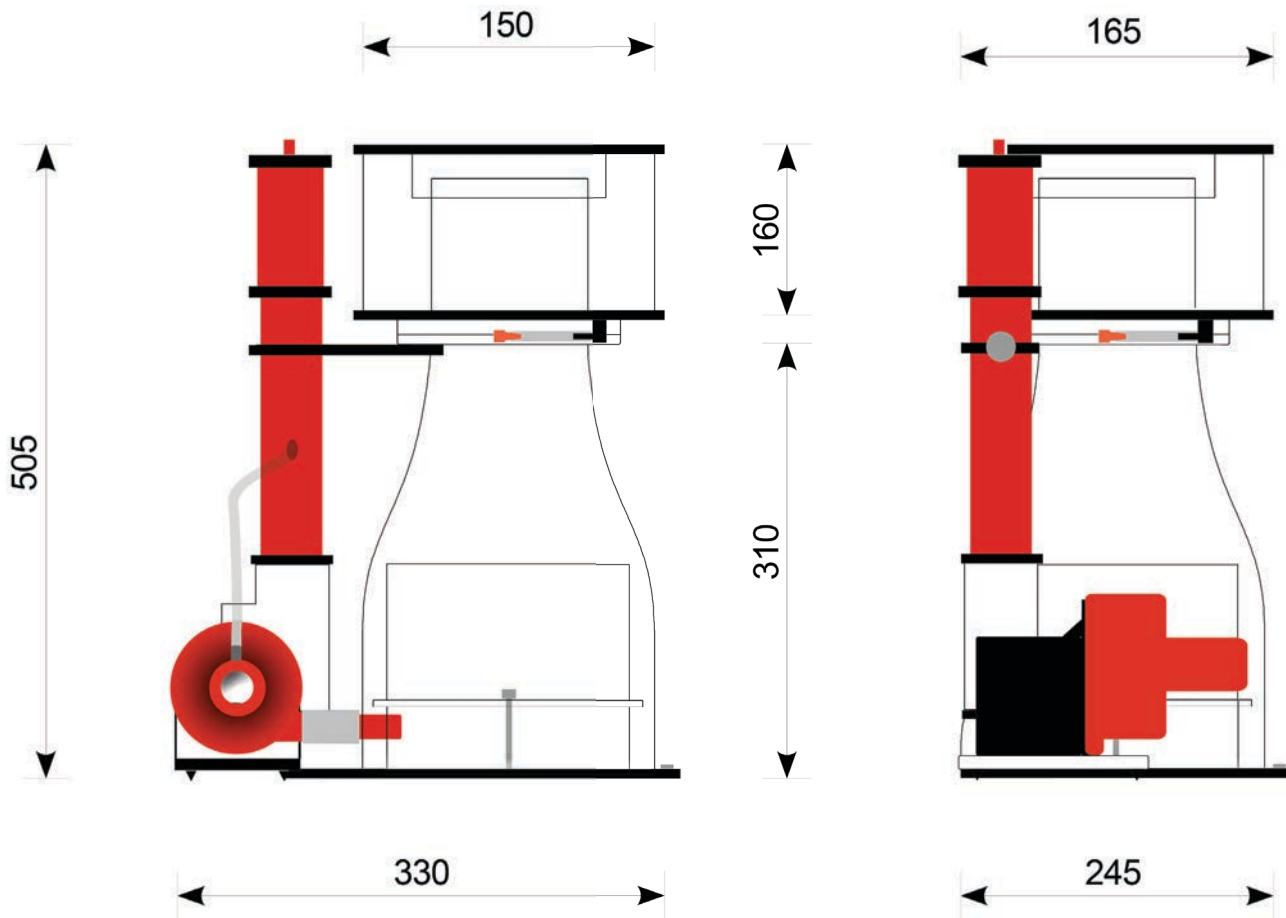

Protein skimmer Bubble King® Double Cone 150 RD6

Product no.: 507/DC

For more information, please visit www.royal-exclusiv.de. Simply enter the part number or name into the search box or email: info@royal-exclusiv.de.

All information subject to change. We try our best, but printing errors reserved.